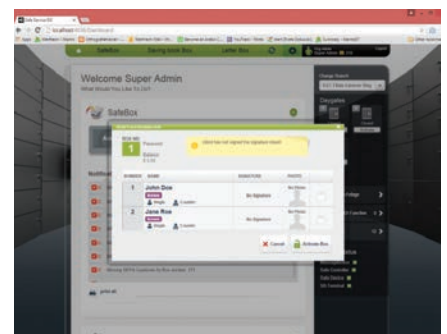

Shanghai Safe Deposit Boxes

features

- A range of low cost safe deposit boxes
- Ideal for use in banks, safe deposit centres or hotels
- 10mm thick aluminium alloy door
- Stainless steel facia
- Dual key locking as standard
- 6 different door sizes
- 3 standard depths
- Optional pull out shelves
- Metal inner box as standard with all sizes

Vienna Safe Deposit Boxes

features

- A range of high quality safe deposit boxes with high security locks and advanced software options
- Ideal for use in banks and safe deposit centres
- 6mm steel door
- Stainless steel facia
- Choice of dual key or, electronic + key locking system
- Electronic system offers increased security through permanent monitoring of the door status. Unauthorised entry and tampering will trigger alarms.
- Electronic system offers the option of a 'self service system'. reducing running costs for banks and S.D. centres
- Vienna Safe Service 6.0 offers the most advanced safe deposit management system on the market – control multiple centres, control day gates and interlocks, monitor box status, record accesses, set up billing functions and run invoicing
- Key locking systems offer a choice of security levels and lock types to suit different budgets
- Plastic inner cassettes as standard with most box sizes