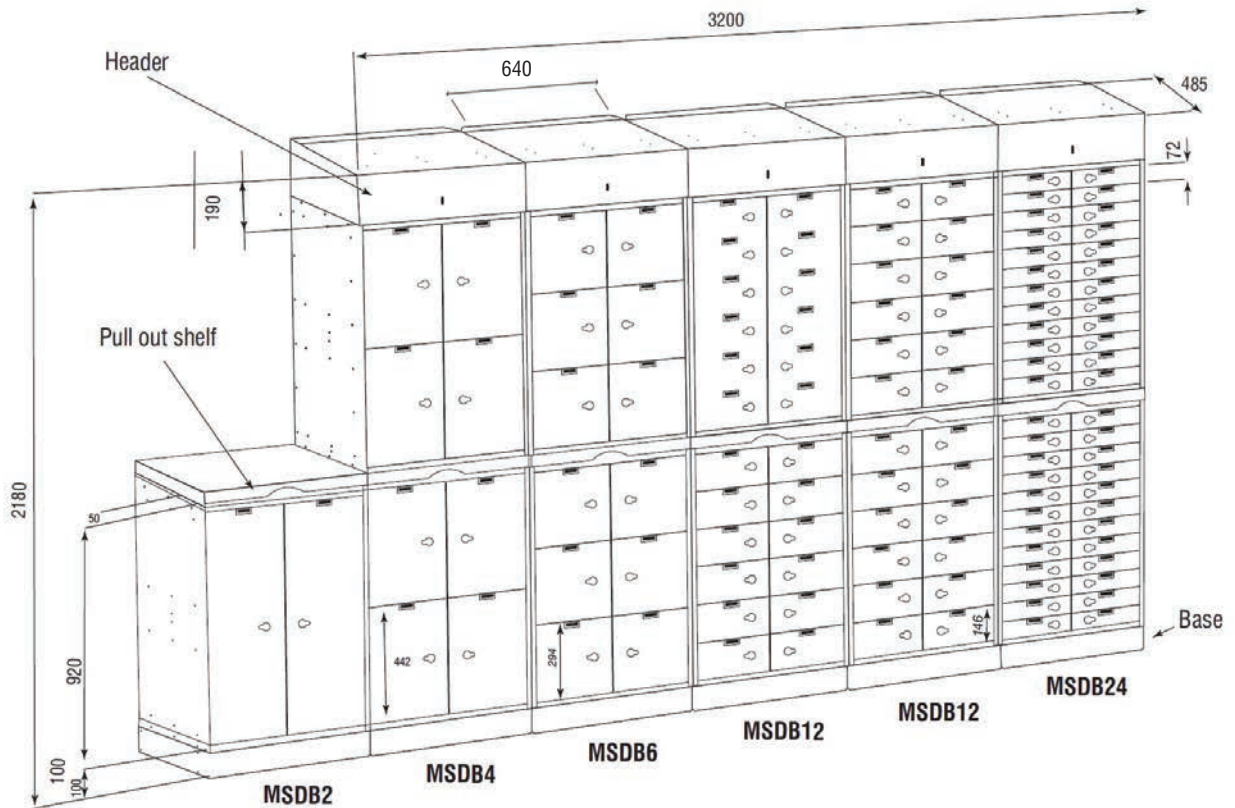

Vienna Safe Deposit Boxes

Box inner Dimensions (mm)					
Box Size	height	width	depth		
Normal block	1	48.5	265	413	
	2	98.5	265	413	
	3	148.5	265	413	
	4	198.5	265	413	
	5	248.5	265	413	
	9	448.5	265	413	
	10	498.5	265	413	
	Case block	9	448.5	575	413
		10	498.5	575	413

Box Size	Inner Box Dimensions (mm)		
	height	width	depth
MSDB 24	48	210	325
MSDB 12	138	210	325
MSDB 6	198	210	325

Moscow Safe Deposit Boxes

Vaduz Safe Deposit

features

- Fully automated, self-service safe deposit box system
- Delivers boxes direct from the vault to the client
- Allows 24/7 operation, without the need for staff to be present
- Space saving solution with multiple configurations of the vault/storage space
- VDS certification of the whole system (vault and boxes)
- Choice of security Grades from EN1143-1 Grade VIEX – Grade X EXCD
- Modular construction that can be adapted to the space of your individual building
- Smaller configurations can be delivered as a pre-assembled POD with up to 300 boxes
- Larger installations are built in situ using pre-fabricated panels
- Permanent monitoring of all boxes in their parking position
- Monitoring of the payload prevents overloading
- Choice of 3 standard box sizes
- Box capacity of 15kg-20kg
- Access is gained via your choice of PIN, card or, biometric identification

PIN

BIOMETRIC

RU SCORE  
270 - 1350

WARRANTY  
2

Inner Box Dimensions (mm)			
Box Size	height	width	depth
VADB 1	50	245	355
VADB 2	110	245	355
VADB 3	170	245	355