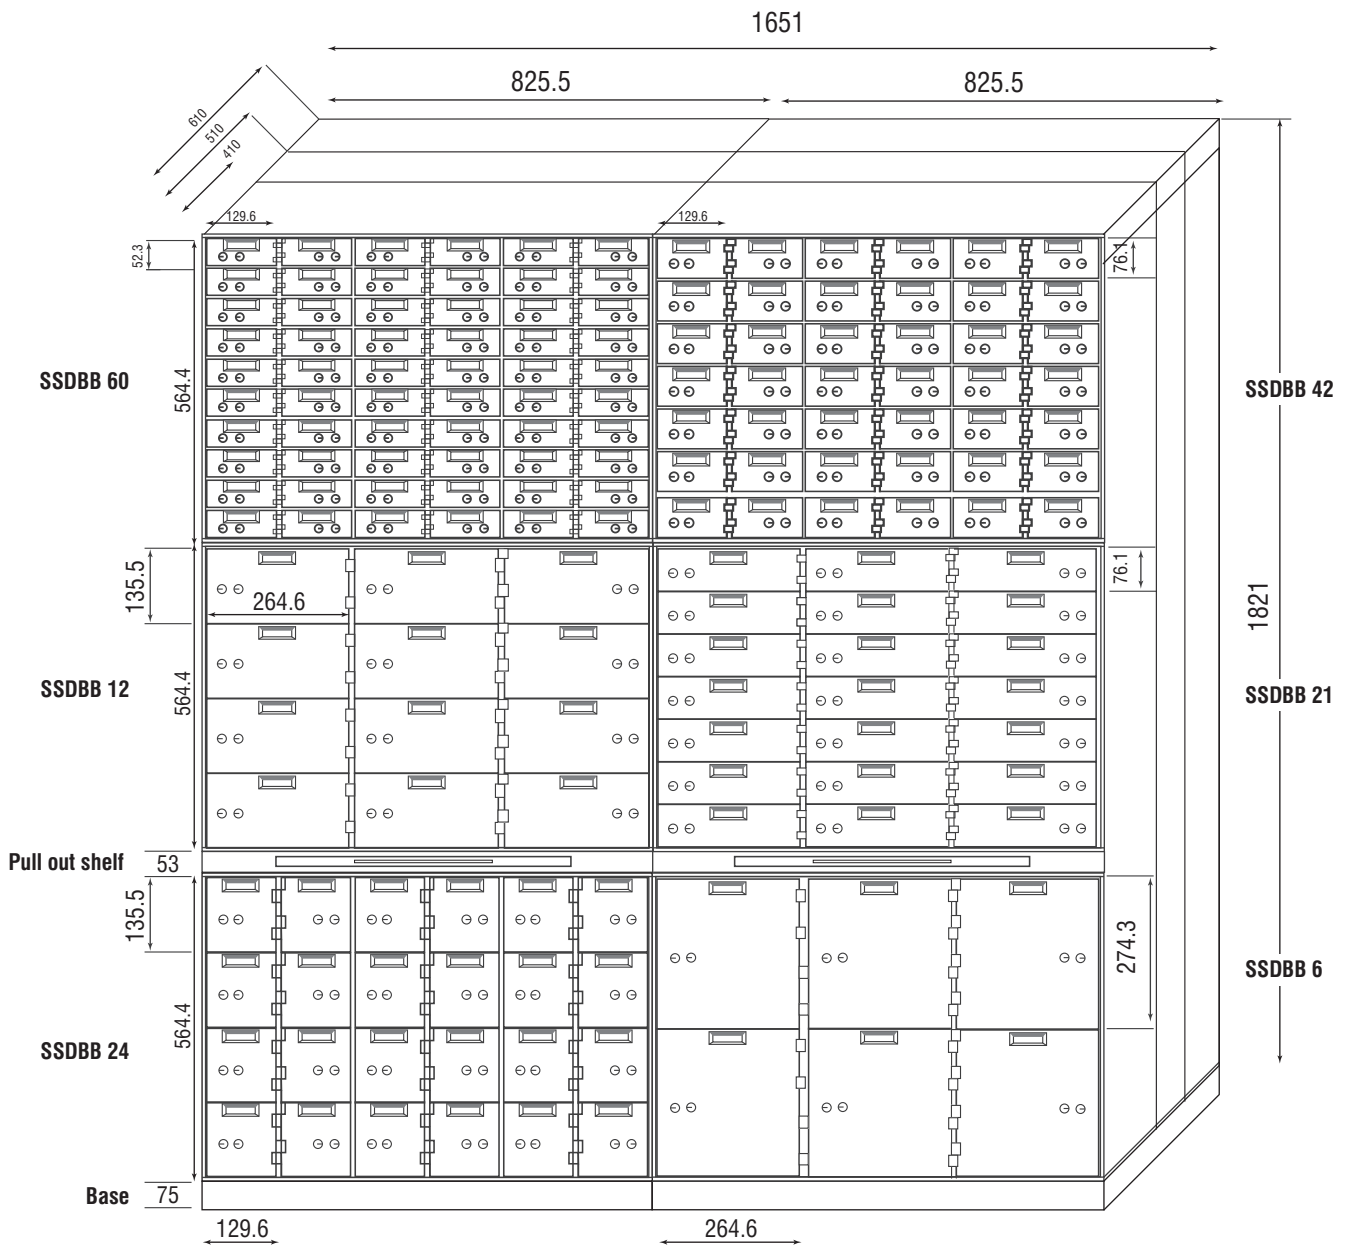

Shanghai Safe Deposit Boxes

features

- A range of low cost safe deposit boxes
- Ideal for use in banks, safe deposit centres or hotels
- 10mm thick aluminium alloy door
- Stainless steel facia
- Dual key locking as standard
- 6 different door sizes
- 3 standard depths
- Optional pull out shelves
- Metal inner box as standard with all sizes

Inner Box Dimensions (mm)			
Box Size	height	width	depth
SSDBB 60	42	120	540/440/340
SSDBB 42	65	120	540/440/340
SSDBB 24	115	120	540/440/340
SSDBB 21	65	250	540/440/340
SSDBB 12	115	250	540/440/340
SSDBB 6	250	250	540/440/340

Vienna Safe Deposit Boxes

Box inner Dimensions (mm)					
Box Size	height	width	depth		
Normal block	1	48.5	265	413	
	2	98.5	265	413	
	3	148.5	265	413	
	4	198.5	265	413	
	5	248.5	265	413	
	9	448.5	265	413	
	10	498.5	265	413	
	Case block	9	448.5	575	413
		10	498.5	575	413

PIN

BIOMETRIC

RU SCORE  
270 - 1350

WARRANTY  
2

Inner Box Dimensions (mm)			
Box Size	height	width	depth
VADB 1	50	245	355
VADB 2	110	245	355
VADB 3	170	245	355