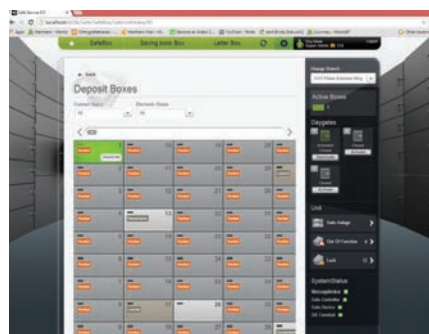

Shanghai Safe Deposit Boxes

features

- A range of low cost safe deposit boxes
- Ideal for use in banks, safe deposit centres or hotels
- 10mm thick aluminium alloy door
- Stainless steel facia
- Dual key locking as standard
- 6 different door sizes
- 3 standard depths
- Optional pull out shelves
- Metal inner box as standard with all sizes

Vienna Safe Deposit Boxes

features

- A range of high quality safe deposit boxes with high security locks and advanced software options
- Ideal for use in banks and safe deposit centres
- 6mm steel door
- Stainless steel facia
- Choice of dual key or, electronic + key locking system
- Electronic system offers increased security through permanent monitoring of the door status. Unauthorised entry and tampering will trigger alarms.
- Electronic system offers the option of a 'self service system'. reducing running costs for banks and S.D. centres
- Vienna Safe Service 6.0 offers the most advanced safe deposit management system on the market – control multiple centres, control day gates and interlocks, monitor box status, record accesses, set up billing functions and run invoicing
- Key locking systems offer a choice of security levels and lock types to suit different budgets
- Plastic inner cassettes as standard with most box sizes